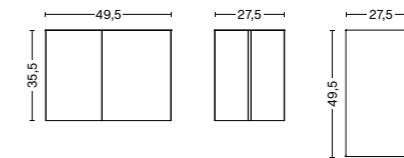

DIMENSIONS

SLIT TABLE WOOD ROUND
Diameter 45 cm
Height 35,5 cm
Weight 7,4 kg

SLIT TABLE WOOD ROUND HIGH
Diameter 35 cm
Height 47 cm
Weight 6,6 kg

SLIT TABLE WOOD ROUND XL
Diameter 65 cm
Height 35,5 cm
Weight 11,7 kg

SLIT TABLE WOOD OBLONG
Length 49,5 cm
Width 27,5 cm
Height 35,5 cm
Weight 8 kg

PRODUCT INFORMATION

DESIGN YEAR
2022

COUNTRY OF ORIGIN
Latvia

WARRANTY
HAY provides a 10-year product warranty. Please contact the HAY sales team for further information about the warranty terms and conditions.