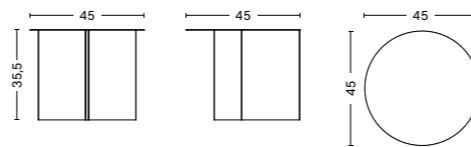

DIMENSIONS

SLIT TABLE WOOD ROUND
Diameter 45 cm
Height 35,5 cm
Weight 7,4 kg

SLIT TABLE WOOD ROUND HIGH
Diameter 35 cm
Height 47 cm
Weight 6,6 kg

SLIT TABLE WOOD ROUND XL
Diameter 65 cm
Height 35,5 cm
Weight 11,7 kg

SLIT TABLE WOOD OBLONG
Length 49,5 cm
Width 27,5 cm
Height 35,5 cm
Weight 8 kg

PRODUCT INFORMATION

DESIGN YEAR
2022

COUNTRY OF ORIGIN
Latvia

WARRANTY
HAY provides a 10-year product warranty. Please contact the HAY sales team for further information about the warranty terms and conditions.