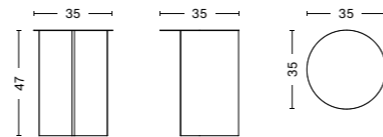

DIMENSIONS

SLIT TABLE WOOD ROUND
Diameter 45 cm
Height 35,5 cm
Weight 7,4 kg

SLIT TABLE WOOD ROUND HIGH
Diameter 35 cm
Height 47 cm
Weight 6,6 kg

SLIT TABLE WOOD ROUND XL
Diameter 65 cm
Height 35,5 cm
Weight 11,7 kg

SLIT TABLE WOOD OBLONG
Length 49,5 cm
Width 27,5 cm
Height 35,5 cm
Weight 8 kg

PRODUCT INFORMATION

DESIGN YEAR
2022

COUNTRY OF ORIGIN
Latvia

WARRANTY
HAY provides a 10-year product warranty. Please contact the HAY sales team for further information about the warranty terms and conditions.