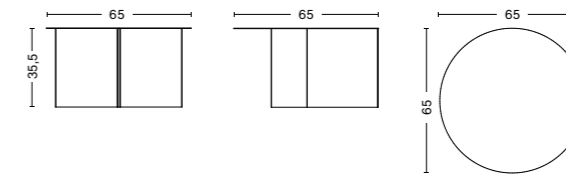

DIMENSIONS

SLIT TABLE WOOD ROUND
Diameter 45 cm
Height 35,5 cm
Weight 7,4 kg

SLIT TABLE WOOD ROUND HIGH
Diameter 35 cm
Height 47 cm
Weight 6,6 kg

SLIT TABLE WOOD ROUND XL
Diameter 65 cm
Height 35,5 cm
Weight 11,7 kg

SLIT TABLE WOOD OBLONG
Length 49,5 cm
Width 27,5 cm
Height 35,5 cm
Weight 8 kg

PRODUCT INFORMATION

DESIGN YEAR
2022

COUNTRY OF ORIGIN
Latvia

WARRANTY
HAY provides a 10-year product warranty. Please contact the HAY sales team for further information about the warranty terms and conditions.